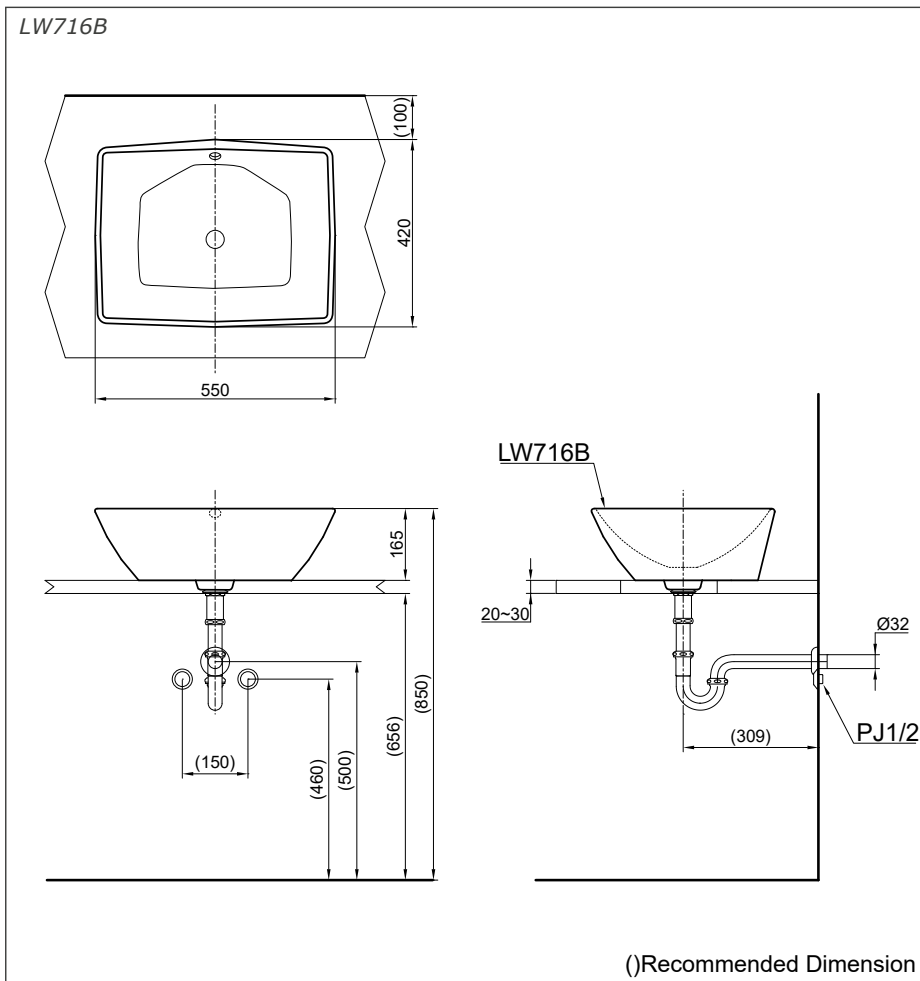

Colors

White

Please consult a TOTO representative for details